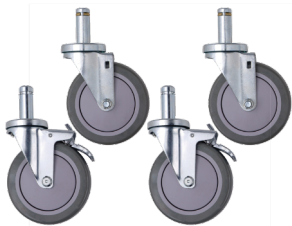

AK5CASTER2SB2S