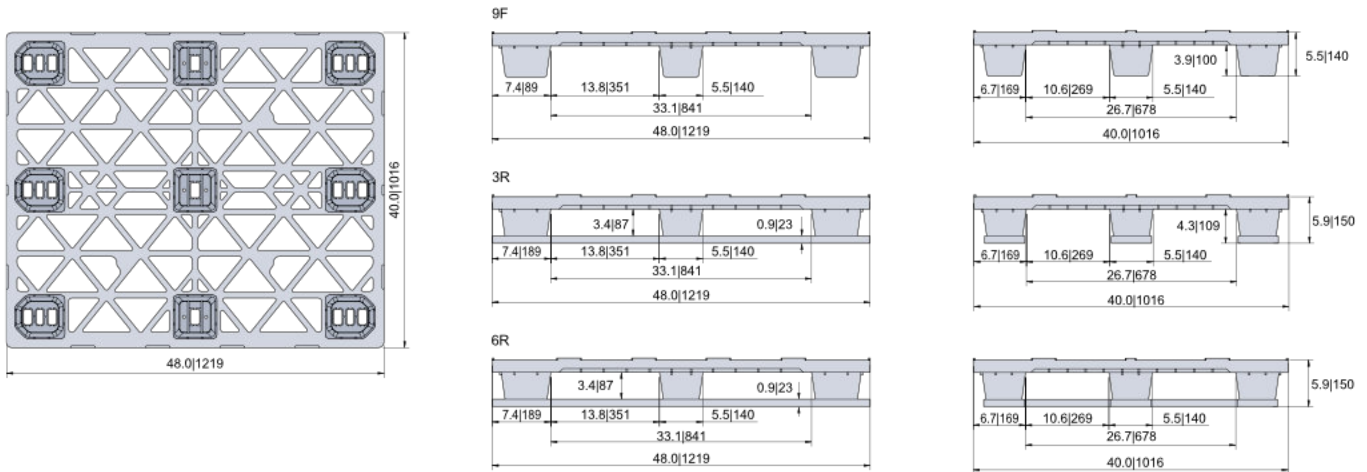

Nest US5

48 x 40

CPP 330 | CPP 333 | CPP 336

Nestable plastic pallet in imperial units 48" x 40" for medium loads

The Nest US5 is the universal 48x40 inch pallet. Suitable for medium loads, it offers a choice between a nestable version and three different runner versions (3 and 6 runners). The nestable version saves floor space and transport costs when pallets are empty. The skid versions enable a smooth run on roller or chain conveyor and with 6 runners this pallet provides excellent stability for block stacking.

Bottom support

> 9 feet (9F)

> 3 runners (3R)

> 6 runners (6R)

Deck options

> open deck (OD)

Optional without safety rim

Technical data*1

| | Bottom support | Top deck | Dimensions [in] / [mm] | Load capacities*2 [lbs] / [kg] | | | Weight[lbs] / [kg] | |
|------------------|--------------------|----------|--|--------------------------------|--------------|-------------|--------------------|-----------|
| | | | | Static | Dynamic | Racking | HDPE | ACM |
| Nest US5 (OD-9F) | 9 feet, nestable | open | 48.0 x 40.0 x 5.5 1219 x 1016 x 140 | 8800 4000 | 3100 1400 | — | 20.5 9.5 | 22.0 10.0 |
| Nest US5 (OD-3R) | 3 runners, snap-on | | 48.0 x 40.0 x 5.9 1219 x 1016 x 150 | 17600 800 | 4400 2000 | 1300 600 | 28.5 13.0 | 30.0 13.5 |
| Nest US5 (OD-6R) | 6 runners, snap-on | | 48.0 x 40.0 x 5.9 1219 x 1016 x 150 | 17600 800 | 5300 2400 | 1300 600 | 31.0 14.0 | 33.0 15.0 |

Entry: 4 ways | Nesting height: 1.9 in / 48mm | Safetyrim: 0.2 in / 5 mm (optional without)

nominal sizes in inch | mm

Options

Color: (other colors on request³) > Individual marking³

Anti-slip: safety rim