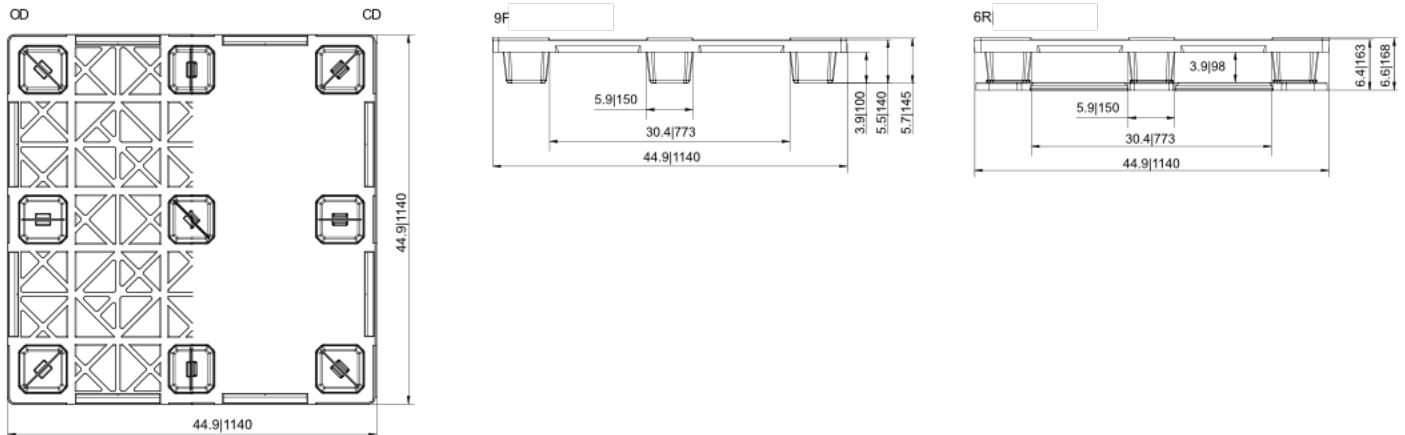

Nest C5.2

45 x 45

CPP 440 | CPP 440c | CPP 446 | CPP 446c

Nestable container plastic pallet

These container-size pallets leave no empty storage space. Optimized for transport in ISO freight containers, the pallet uses the available load space. There is a choice of three dimensions (Nest C5 = 43 x 43, Nest C5.1 = 44 x 44). All sizes come with an open or closed upper deck. Besides the nestable version (9 feet), the pallet is also available with 6 runners (cruciform perimeter base) and can therefore be used for block stacking.

Bottom support

> 9 feet (9F)

> 6 runners (6R)

Optional without safety rim

Deck options

> open deck (OD)

> closed deck (CD)

Rounded edges

Easy handling

Technical data*1

	Previous name	Bottom support	Top deck	Dimensions [in] / [mm]	Load capacities*2 [lbs] / [kg]			Weight [lbs] / [kg]			
					Static	Dynamic	Racking	HDPE		ACM	
Nest C5.2 (OD-9F)	CPP 440	9 feet, nestable	open	44.9 x 44.9 x 5.5	8800	3300	—	25.5	11.5	27.5	12.5
Nest C5.2 (CD-9F)	CPP 440c		closed	1140 x 1140 x 140	4000	1500		27.5	12.5	30.0	13.5
Nest C5.2 (OD-6R)	CPP 446	6 runners	open	44.9 x 44.9 x 6.4	17600	5300	1300	32.0	14.5	36.5	16.5
Nest C5.2 (CD-6R)	CPP 446c		closed	1140 x 1140 x 163	8000	2400	600	34.0	15.5	38.5	17.5

Entry: 4 ways | Nesting height: 2.4 in / 60 mm | Safetyrim: 0.2 in / 5 mm (optional without)

nominal sizes in inch | mm

Options

- Color: (other colors on request^{*3}) > Individual marking^{*3}
- Anti-slip: safety rim
- ESD prevention: —