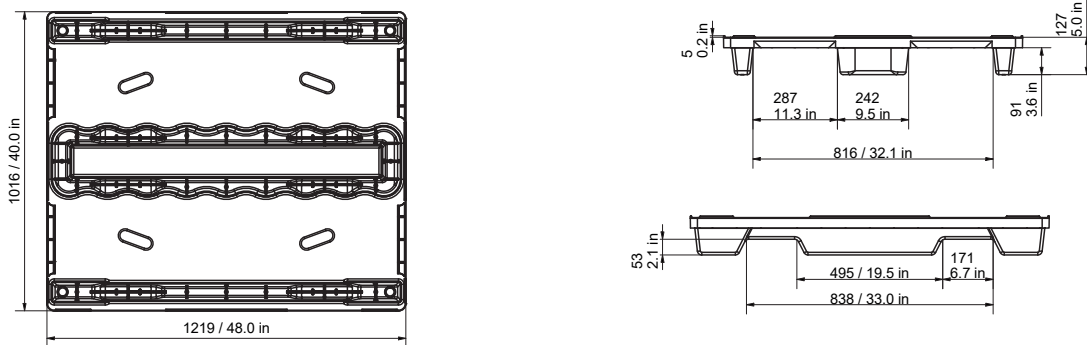

## Technical data\*1

	Bottom support	Top deck	Dimensions [in] / [mm]	Load capacities**2 [lbs] / [kg]			Weight[lbs] / [kg]		Pallets per	
				Static	Dynamic	Racking*4	HDPE		Stack	Truck
NRUSCD3R NestRack (CD-4R)	4 runners	closed	48 x 40 x 5.0 1219 x 1016 x 127	6000 2700	3000 1350	2200 1000	22.0	10.0	47	1410
NRUSOD3R NestRack (OD-4R)	4 runners	open					21.0	9.5		

Entry: 4 ways\*5 | Nesting height: 1.69in / 43 mm | Safetyrim: 0.2in / 5mm (optional)

\*4 racking only on the 48 inch side, to test in specific application

\*5 only for forklift trucks

CD

OD

nominal sizes in mm | inch