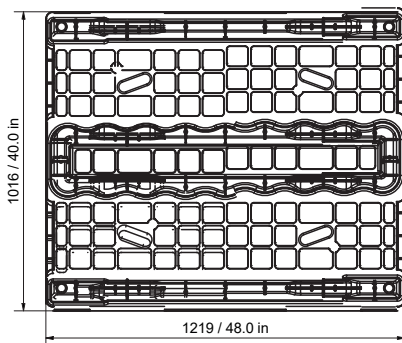

## Technical data\*1

	Bottom support	Top deck	Dimensions [in] / [mm]	Load capacities**2 [lbs] / [kg]			Weight[lbs] / [kg]		Pallets per	
				Static	Dynamic	Racking*4	HDPE		Stack	Truck
NRUSCD3R NestRack (CD-4R)	4 runners	closed	48 x 40 x 5.0 1219 x 1016 x 127	6000 2700	3000 1350	2200 1000	22.0	10.0	47	1410
NRUSOD3R NestRack (OD-4R)	4 runners	open					21.0	9.5		

Entry: 4 ways\*5 | Nesting height: 1.69in / 43 mm | Safetyrim: 0.2in / 5mm (optional)

\*4 racking only on the 48 inch side, to test in specific application

\*5 only for forklift trucks

CD

OD

nominal sizes in mm | inch