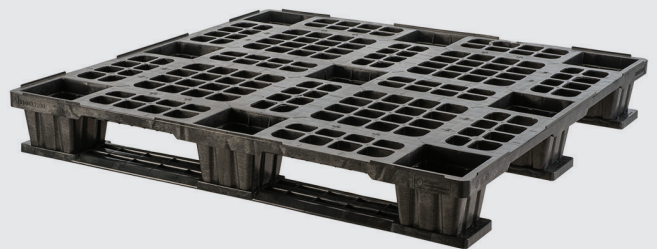

Pallet PG4343

- Cost effective
- Nestable - reduces freight & storage costs
- Easy and safe to handle
- Environment friendly - 100% recyclable
- Maintenance free
- Hygienic and clean
- Safety rims (optional)
- Available in 2 versions, open deck/close deck

Specifications

DIMENSIONS		
Dimensions (L / W / H)	43.3 / 43.3 / 5.3 in	1,100 / 1,100 / 135 mm
LOGISTICS		
Weight	15.4 LB	7 KG
Weight CD	17.86 LB	8.1 KG
Maximum load Dynamic	3,307 LB	1,500 KG
Maximum load Static	4,409 LB	2,000 KG
TRANSPORT		Pallets per stack
Truck 53'		74
40 HC		67
MATERIAL		Total units
Material	PP/HDPE recycled or virgin	
Color	Recycled - Black / Virgin - any color	