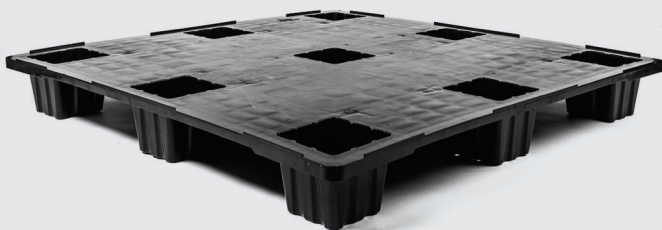

Pallet PG4343

- Cost effective
- Nestable - reduces freight & storage costs
- Easy and safe to handle
- Environment friendly - 100% recyclable
- Maintenance free
- Hygienic and clean
- Safety rims (optional)
- Available in 2 versions, open deck/close deck

Specifications

DIMENSIONS		
Dimensions (L / W / H)	43.3 / 43.3 / 5.3 in	1,100 / 1,100 / 135 mm
LOGISTICS		
Weight	15.4 LB	7 KG
Weight CD	17.86 LB	8.1 KG
Maximum load Dynamic	3,307 LB	1,500 KG
Maximum load Static	4,409 LB	2,000 KG
TRANSPORT		Pallets per stack
Truck 53'		74
40 HC		67
MATERIAL		Total units
Material	PP/HDPE recycled or virgin	
Color	Recycled - Black / Virgin - any color	